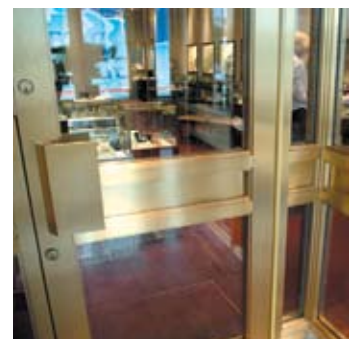

Highlights - The bronze has etched identification features and linear brushing with clear lacquer coating. The security doors are solid bronze and fitted with bullet proof glass.

*Etched and brushed bronze identification plates*

*High security main entrance door*

*Bulletproof glass and solid structure ensures security*

*(4) windows and entrance door*

*View from inside entrance (secondary door)*