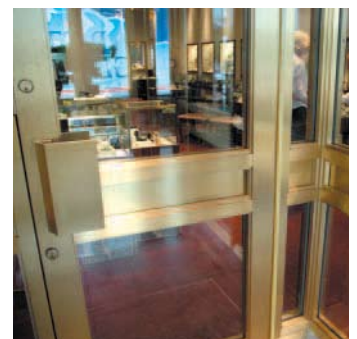

Highlights - The bronze has etched identification features and linear brushing with clear lacquer coating. The security doors are solid bronze and fitted with bullet proof glass.

*Etched and brushed bronze identification plates*

*High security main entrance door*

*Bulletproof glass and solid structure ensures security*

*(4) windows and entrance door*

*View from inside entrance (secondary door)*