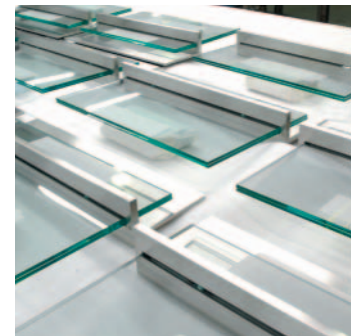

Highlights - The challenge was to meet the designer's requirement to suspend two tempered glass panels, complete with a changeable vellum graphic insert, without any visible fasteners. Soheil Mosun Limited's ability to collaborate technically with the designer to ensure their vision is achieved in a manner that meets both budget expectations and operational requirements, is one of the many reasons we are a preferred vendor for custom architectural signage.

Professional assembly with precision waterjet cut pieces

Two suspended glass panels

Sleek, bold and very elegant

Directories ready for mylar inserts and polished numbers

High-gloss polished stainless steel