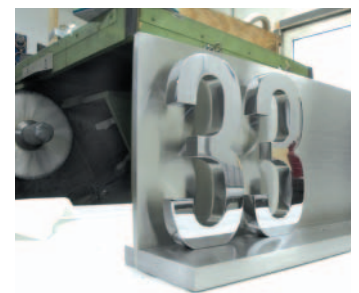

Professional assembly with precision waterjet cut pieces

Two suspended glass panels

Sleek, bold and very elegant

Directories ready for mylar inserts and polished numbers

High-gloss polished stainless steel