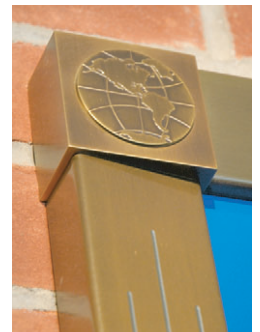

Highlights - The animals are handcrafted solid bronze with etched and paint infilled details. Each are individually mounted onto beautifully decorated solid bronze panels. The panels are also made of solid bronze, etched and paint infilled. Frames are etched patinaed with matching decorative corners.

Close-up of owl showing etched and infill detail

Canadian goose handcrafted of solid bronze, etched and infilled

Etched and patinaed donor plaques

One-of-a-kind original works of art

Close-up of decorative patinaed frame corners